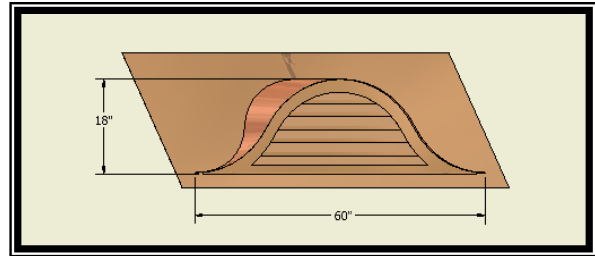

Style CR230- 60- 18

Style CR230

PRODUCT CODE	PRODUCT DESCRIPTION	PRODUCT SIZE	PRODUCT PRICE Based on 12/12 Pitch Price Varies Per Pitch	PATINA OPTIONS: Verdigris, Brown or Black
CR230- 60- 18	Copper Roof Vent Eyebrow Style CR230	Width: 60" Height: 18"	\$1,575.00	Add 10% to Cost. Specify patina finish when ordering.