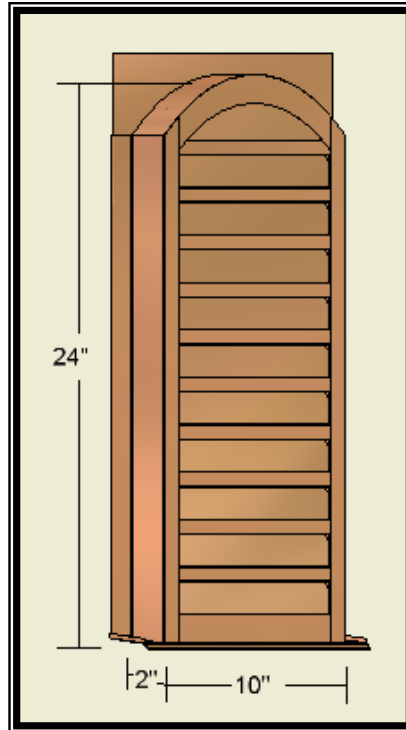

GABLE VENT STYLE CR250

Arch Top Gable Vent Style: CR250

Copper Manor Gable Vents are fully functional and are handcrafted to the highest of quality standards with 20 oz. copper. All vents include screening to protect from intrusion of animals. Gable Vents are available in 2" depths. Please note that copper will stain surfaces including but not limited to stucco, brick and stone. The copper will naturally change colors as part of the aging process. These variations add to the character of the old world style.

Style CR250- 10- 24