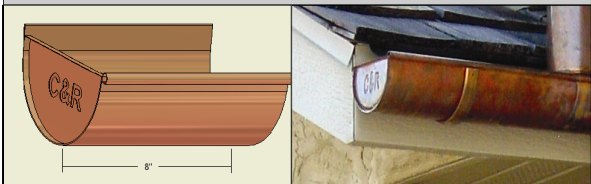

End Caps CR620-L (left) or CR620-R (right)