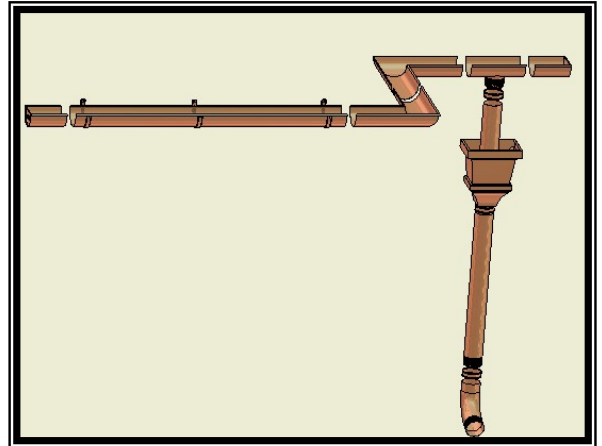

Copper Guttering Style: CR600-CR699

Copper Manor's hand-crafted copper guttering systems are a classic element which can add distinction to any design. The guttering components are fabricated to the highest of quality standards using 16 & 20 oz. copper. The copper will naturally change colors as part of the aging process. These variations add to the character of the old world style.