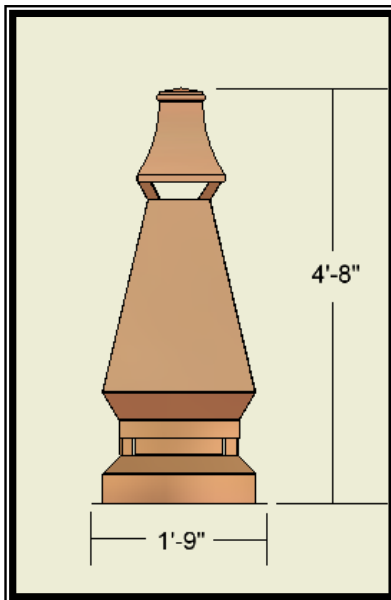

CHIMNEY CAP STYLE CR500

Chimney Cap

Style: CR500

Copper Manor Chimney Caps are fabricated with 24 oz. copper. All caps include copper screening to protect from intrusion of animals. Copper Manor offers a variety of copper finishes including natural or patina. The copper will naturally change colors as part of the aging process. Please note that copper will stain surfaces including but not limited to shingles, stucco, brick and stone. Copper Manor's decorative chimney caps may not be compatible with all fireplace designs. Please check with your Builder, Architect or Engineer for compatibility.