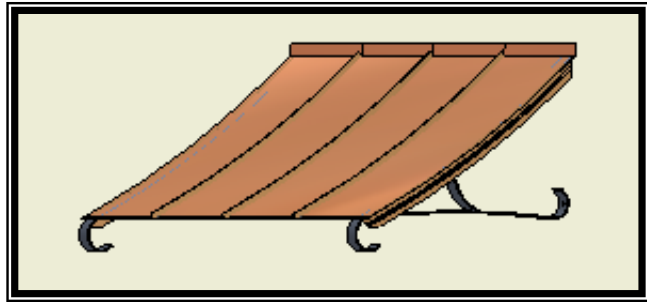

COPPER AWNING CR1350

Copper Door Awning Style CR 1350- 10

Classic Copper Awning Style: CR1350

Copper Manor 's classic copper awnings are handcrafted with 20 oz. copper and can be hand-crafted to go over doors and/or windows. Awnings are available in a variety of copper finishes including natural or patina. Copper will naturally change colors as part of the aging process. These variations add to the character of the old world style. Please note that copper may stain surfaces including brick, stone, stucco and wood.