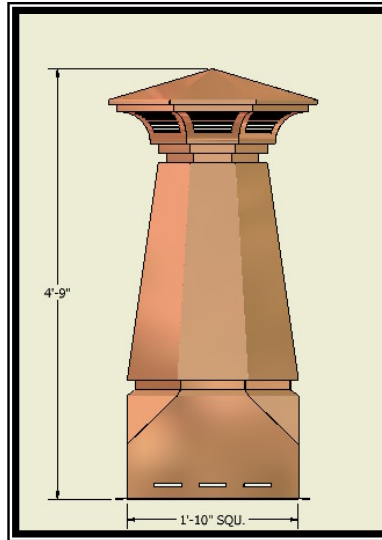

CHIMNEY CAP STYLE CR505

Chimney Cap

Style: CR505

Copper Manor's Chimney Caps are handcrafted with 24 oz. copper. All chimney caps include copper screening to protect from intrusion of animals and are available in a variety of copper finishes including natural or patina. The copper will naturally change colors as part of the aging process. Please note that copper will stain surfaces including but not limited to shingles, stucco, brick and stone. Copper Manor's decorative chimney caps may not be compatible with all fireplace designs. Please check with your Builder, Architect or Engineer for compatibility.