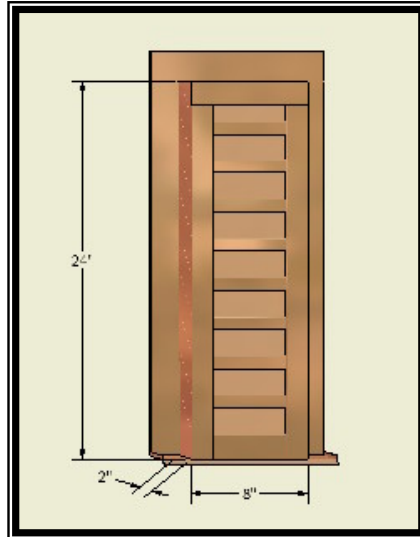

GABLE VENT STYLE CR260

Rectangular Gable Vent

Style: CR260

Copper Manor Gable Vents are fully functional and are handcrafted to the highest of quality standards with 20 oz. copper. All vents include screening to protect from intrusion of animals. Gable Vents are available in 2" depths. Please note that copper will stain surfaces including but not limited to stucco, brick and stone. The copper will naturally change colors as part of the aging process. These variations add to the character of the old world style.

Style CR260- 8- 24