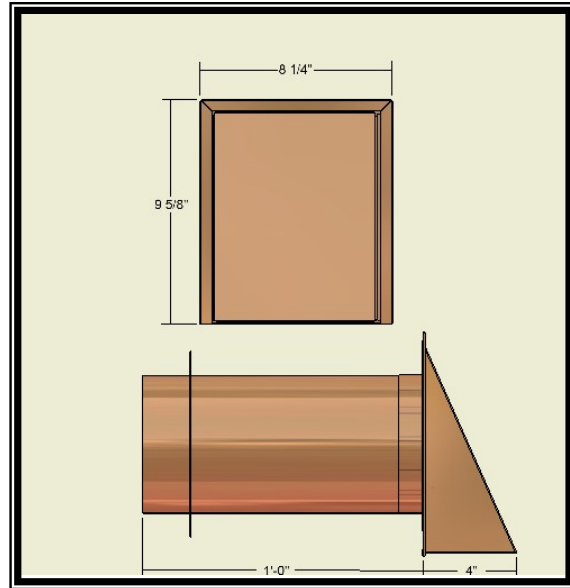

Style CR1290- 4

PRODUCT CODE	PRODUCT DESCRIPTION	PRODUCT SIZE	*PRODUCT PRICE	PATINA OPTIONS: (Verdigris, Brown or Black)
CR1290- 4	Copper Dryer Vent Style CR1290	4" Dryer Vent w/ 7" x 6" Vent Hood	$65.00	Add 10% to Cost. Specify patina finish when ordering.
CR1290- 6	Copper Dryer Vent Style CR1290	6" Dryer Vent w/ 8 1/4" x 9 5/8" Vent Hood	$80.00	Add 10% to Cost. Specify patina finish when ordering.

*SUGGESTED RETAIL PRICE. BUILDER & PROFESSIONAL DISCOUNTS AVAILABLE.

ORDERING INFORMATION:

To order this or any other handcrafted Copper Manor product, give us a call at **417-888-0129** or toll free at **1-888-283-0129**. Orders may also be submitted via facsimile at 417-888-0139.

PRICING:

Prices listed effective as of December 1, 2006. Due to fluctuations in copper prices, all prices are subject to change. Please call to confirm current product price. Builder and professional discounts available. Prices listed do not include shipping.

PAYMENT TERMS:

All products must be paid in full prior to delivery. Checks may be mailed to Copper Manor, P.O. Box 14186, Springfield, MO 65814. MasterCard and Visa also accepted.

SHIPPING:

All Copper Manor products are shipped FOB Springfield, MO. Call Copper Manor for a shipping quote.

ADDITIONAL PRODUCTS OFFERED BY COPPER MANOR:

A full line of handcrafted architectural accents are offered by Copper Manor. Our product line includes copper finials, cupolas, roof & gable vents, copper roofing materials (drip edge, flashing), copper guttering & hopper boxes, copper lanterns, copper mailboxes & many more specialty items.

Copper Manor Architectural Products, LLC is a division of C&R Metalworks.

Visit us on the Web at: www.coppermanor.com
P.O. Box 14186 | Springfield, MO | 65814 - 0186
t: 417 • 888 • 0129 | f: 417 • 888 • 0139 | t-free: 1 • 888 • 283 • 0129 | e: info@coppermanor.com