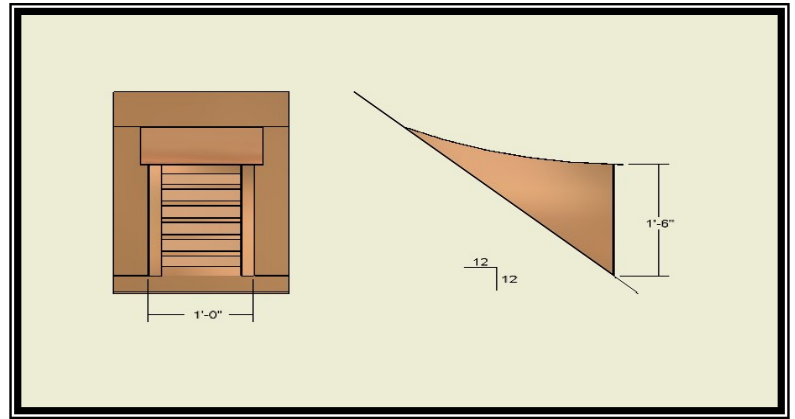

ROOF VENT STYLE CR220

Ski Slope Roof Vent

Style: CR220

Specify roof pitch when ordering.

Copper Manor roof vents are fully functional and are handcrafted to the highest of quality standards with 20 oz. copper. Roof vents must be fabricated to match the roof pitch of the structure. Prices are based on a 12/12 or greater roof pitch. Prices will increase 5% per pitch for less of a pitch. All vents include screening to protect from intrusion of animals. The copper will naturally change colors as part of the aging process. Please note that copper will stain surfaces including but not limited to shingles, stucco, brick and stone. These variations add to the character of the old world style.

Style CR220- 12- 18