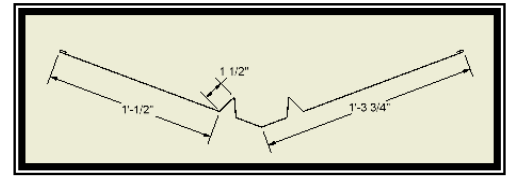

Style CR120- 36

naturally change colors as part of the aging process. These unique variations add distinction and character to the architectural styles and can create a timeless look to your residence or place of business.

PRODUCT CODE	PRODUCT DESCRIPTION	PRODUCT SIZE	PRODUCT PRICE*
CR120- 24	Copper Valley Flashing Style CR120- 24 Single W Valley Flashing, 24" Wide	24" Wide, 10 FT Length	$132.00 EACH
CR120- 36	Copper Valley Flashing Style CR120- 36 Double W Valley Flashing, 36" Wide	36" Wide, 10 FT Length	$172.00 EACH

*PRICES LISTED ARE SUGGESTED RETAIL PRICES. BUILDER & PROFESSIONAL DISCOUNTS AVAILABLE. PRICES EFFECTIVE 12/1/06.
VALLEY FLASHING PRICES MAY VARY DUE TO FLUCTUATIONS IN COPPER PRICES. CALL FOR CURRENT PRICE QUOTE.

ORDERING INFORMATION:

To order drip edge or any other handcrafted Copper Manor product, give us a call at **417-888-0129** or toll free at **1-888-283-0129**. Orders may also be submitted via facsimile at 417-888-0139.

PAYMENT TERMS:

All products must be paid in full prior to delivery. Checks may be mailed to Copper Manor, P.O. Box 14186, Springfield, MO 65814. MasterCard and Visa also accepted.

SHIPPING:

All Copper Manor products are shipped FOB Springfield, MO. Prices listed do not include shipping.

ADDITIONAL PRODUCTS OFFERED BY COPPER MANOR:

A full line of handcrafted architectural accents are offered by Copper Manor. Our product line includes copper finials, cupolas, roof & gable vents, copper roofing materials (drip edge, flashing,) copper guttering & hopper boxes, copper lanterns, copper mailboxes & many more specialty items.

Copper Manor Architectural Products, LLC is a division of C&R Metalworks.

Visit us on the Web at: www.coppermanor.com

t: 417 • 888 • 0129 | f: 417 • 888 • 0139 | t-free: 1 • 888 • 283 • 0129 | e: info@coppermanor.com

P.O. Box 14186 | Springfield, MO | 65814 - 0186