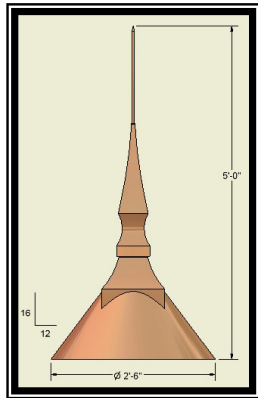

Style CR350-5

Style CR350-5

Style CR350-5T

Style CR350-5T

PRODUCT CODE	PRODUCT DESCRIPTION	PRODUCT SIZE	PRODUCT PRICE*	PATINA OPTIONS: Verdigris, Brown or Black
CR350- 4	4' Copper Finial Style 350	Base: 10" Height: 4'	\$350.00	Add 10% to Cost. Specify patina finish when ordering.
CR350- 4T	4' Copper Finial Style 350 with Turret Base	Base: Custom Fabricated Height: 4' 2"	\$575.00	Add 10% to Cost. Specify patina finish when ordering.
CR350- 5	5' Copper Finial Style 350	Base 10" Height 5'	\$425.00	Add 10% to Cost. Specify patina finish when ordering.
CR350- 5T	5' Copper Finial Style 350 with Turret Base	Base: Custom Fabricated Height: 5'	\$700.00	Add 10% to Cost. Specify patina finish when ordering.