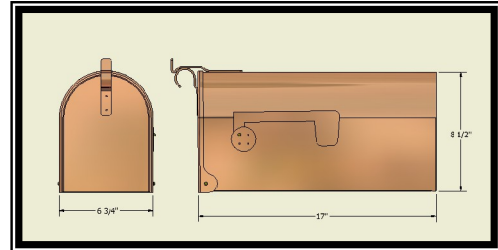

PRODUCT CODE	PRODUCT DESCRIPTION	PRODUCT SIZE	*PRODUCT PRICE	PATINA OPTIONS: (Verdigris, Brown or Black)
CR1110	Copper Mailbox Style CR1110	6 3/4" Wide x 17" Deep x 8 1/2" High	\$300.00	Add 10% to Cost. Specify patina finish when ordering.