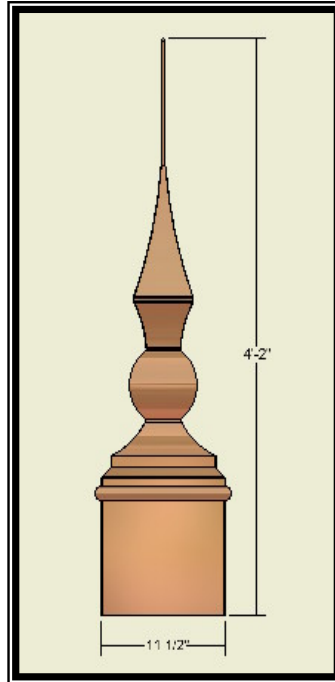

FINIAL STYLE CR310

Finial

Style: CR310

Copper Manor's decorative finials are the perfect element to add "a touch of old world style" to any project. Handcrafted To the highest of quality standards, Copper Manor's finials are available in a variety of styles, sizes and finishes including natural or patina. Please note that copper will naturally change colors as part of the aging process and that copper may stain surfaces including but not limited to shingles, stucco, brick and stone. These variations add to the unique character of the old world style.

Style CR310-4