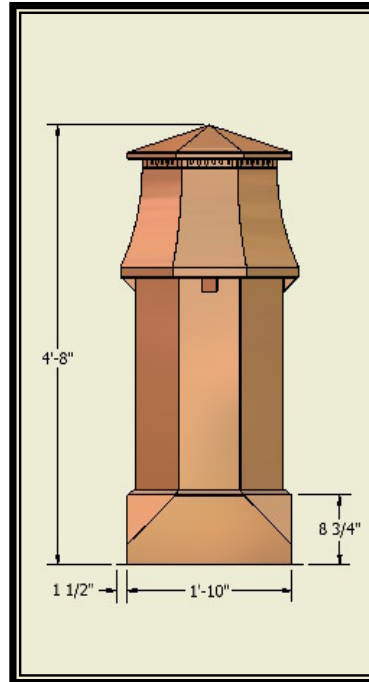

CHIMNEY CAP STYLE CR550

Chimney Cap

Style: CR550

Copper Manor Chimney Caps are fabricated with 24 oz. copper. All caps include copper screening to protect from intrusion of animals. Copper Manor offers a variety of copper finishes including natural or patina. The copper will naturally change colors as part of the aging process. Please note that copper will stain surfaces including but not limited to shingles, stucco, brick and stone. Copper Manor's decorative chimney caps may not be compatible with all fireplace designs. Please check with your Builder, Architect or Engineer for compatibility.