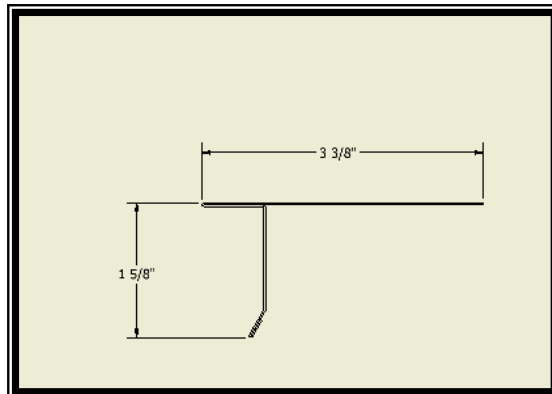

Style CR110—158- 90

has been used for centuries on a wide variety of architectural styles. Please note that copper will stain surfaces including but not limited to stucco, brick and stone and that copper will naturally change colors as part of the aging process. These unique variations add distinction and character to the architectural styles.

PRODUCT CODE	PRODUCT DESCRIPTION	PRODUCT SIZE	PRODUCT PRICE*
CR110- 158- 90	Copper Drip Edge Style CR110- 158 @ 90°	10 FT Length, 1 5/8" Face @ 90°	$43.00 EACH
CR110- 158- 4- 12	Copper Drip Edge Style CR110- 158 @ 4- 12 Pitch	10 FT Length, 1 5/8" Face @ 4- 12 Pitch	$43.00 EACH
CR110- 158- 12- 12	Copper Drip Edge Style CR110- 158 @ 12- 12 Pitch	10 FT Length, 1 5/8" Face @ 12- 12 Pitch	$43.00 EACH

*PRICES LISTED ARE SUGGESTED RETAIL PRICES. BUILDER & PROFESSIONAL DISCOUNTS AVAILABLE. PRICES EFFECTIVE 12/1/06.
DRIP EDGE PRICES MAY VARY DUE TO FLUCTUATIONS IN COPPER PRICES. CALL FOR CURRENT PRICE QUOTE.

ORDERING INFORMATION:

To order drip edge or any other handcrafted Copper Manor product, give us a call at **417-888-0129** or toll free at **1-888-283-0129**. Orders may also be submitted via facsimile at 417-888-0139.

PAYMENT TERMS:

All products must be paid in full prior to delivery. Checks may be mailed to Copper Manor, P.O. Box 14186, Springfield, MO 65814. MasterCard and Visa also accepted.

SHIPPING:

All Copper Manor products are shipped FOB Springfield, MO. Prices listed do not include shipping.

ADDITIONAL PRODUCTS OFFERED BY COPPER MANOR:

A full line of handcrafted architectural accents are offered by Copper Manor. Our product line includes copper finials, cupolas, roof & gable vents, copper roofing materials (drip edge, flashing), copper guttering & hopper boxes, copper lanterns, copper mailboxes & many more specialty items.

Copper Manor Architectural Products, LLC is a division of C&R Metalworks.

Visit us on the Web at: www.coppermanor.com

P.O. Box 14186 | Springfield, MO | 65814 - 0186
t: 417-888-0129 | f: 417-888-0139 | t-free: 1-888-283-0129 | e: info@coppermanor.com