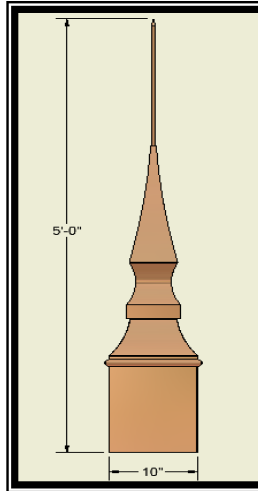

Style CR350-5