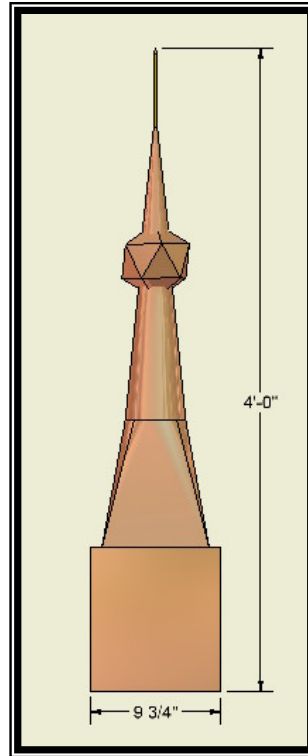

FINIAL STYLE CR320

Finial

Style: CR320

Copper Manor's decorative finials are the perfect element to add "a touch of old world style" to any project. Hand-crafted to the highest of quality standards, Copper Manor's finials are available in a variety of styles, sizes and finishes including natural or patina. Please note that copper will naturally change colors as part of the aging process and that copper may stain surfaces including but not limited to shingles, stucco, brick and stone. These variations add to the character of the old world style.

Style CR320-4