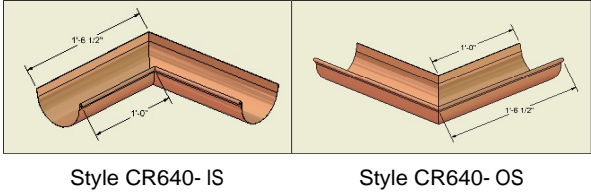

4" Round Downspout (10' Lengths) Style CR650

6" Half Round Copper Guttering (10' Sections) Style CR610

End Caps CR620-L (left) or CR620-R (right)

Outlet Style CR630

Corner Section Style CR640

Hanging Strap Style CR670