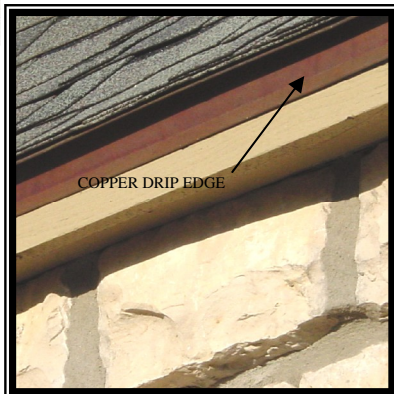

COPPER DRIP EDGE STYLE CR110

Copper Drip Edge

Style: CR110

SPECIFY ROOF PITCH
WHEN ORDERING

Drip Edge by Copper Manor is the perfect element to add distinction to any home or structure. This classic architectural element, which is both rigid and long lasting,