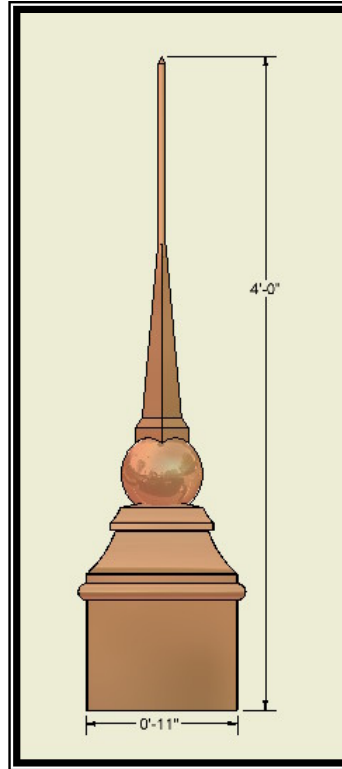

FINIAL STYLE CR305

Finial

Style: CR305

Copper Manor's decorative finials are the perfect element to add "a touch of old world style" to any project. Handcrafted to the highest of quality standards, Copper Manor's finials are available in a variety of styles, sizes and finishes including natural or patina. Please note that copper will naturally change colors as part of the aging process and that copper may stain surfaces including but not limited to shingles, stucco, brick and stone. These variations add to the character of the old world style.

Style CR305-4