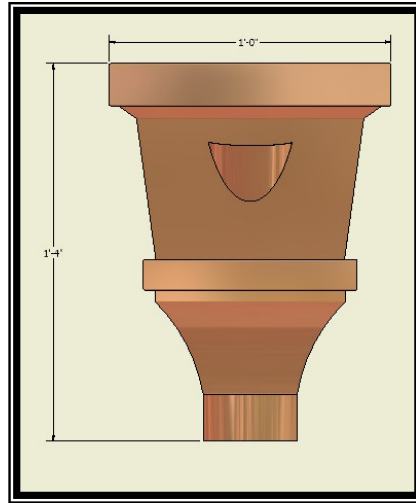

HOPPER BOX STYLE CR680

Copper Hopper Box Style: CR680

Copper Manor's distinctive copper hopper boxes compliment our copper guttering systems and are the perfect element to add a timeless look to a building's design. Crafted with 24 oz. copper, our traditional European hopper boxes are not only decorative, but also fully functional. Copper may stain surfaces including brick, stucco and stone and the copper will change colors as part of the aging process. These variations add to the character of the old world style.

Style CR680- 10