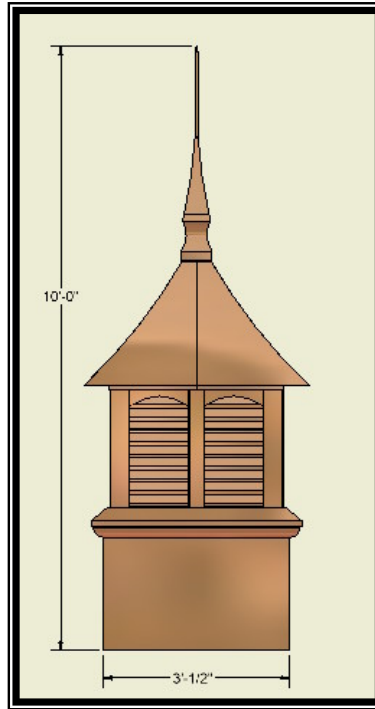

CUPOLA STYLE CR420

CUPOLA

Style: CR420

Copper Manor's decorative cupolas are handcrafted using 24 oz. copper to ensure the highest of quality standards. Cupolas are available in a variety of styles, sizes and finishes including natural or patina. Please note that copper will naturally change colors as part of the aging process and that copper may stain surfaces including but not limited to shingles, stucco, brick and stone. These variations add to the character of the old world style.

CR420-20-350 Grand Cupola with Square Base, Double Louvers & Finial Style CR350 Top