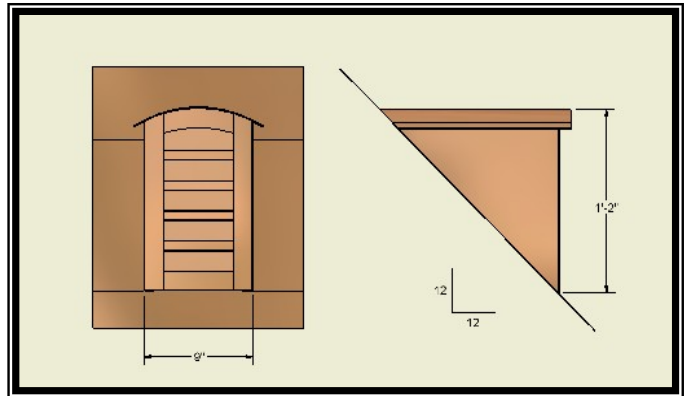

Style CR240- 9- 14