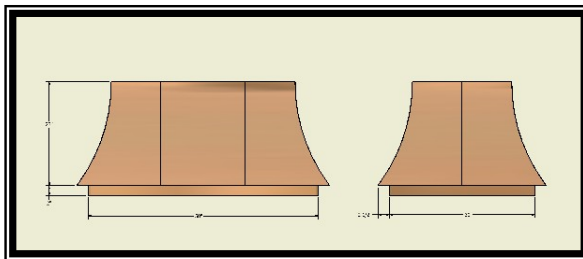

CHIMNEY ROOFS STYLE CR575

48" L x 30" W x 24" H

Chimney Roofs

Style: CR575

Copper Manor Chimney Roofs are fabricated with 20 oz. copper. All roofs include copper screening to protect from intrusion of animals. Copper Manor offers a variety of copper finishes including natural or patina. The copper will naturally change colors as part of the aging process. Please note that copper will stain surfaces including but not limited to shingles, stucco, brick and stone. Copper Manor's chimney roofs are custom fabricated to our customers specifications. Please provide height, width and depth when ordering. Allow 3-4 weeks for fabrication. Installation not included.