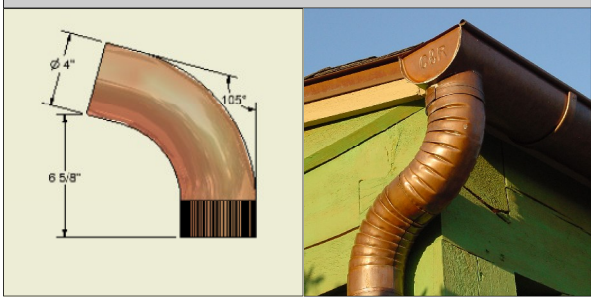

Hanging Strap Style CR670

Copper Elbow Style CR660