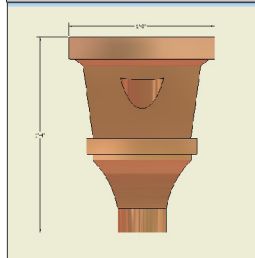

Hopper Box Style CR680

More Styles Available

SEE PAGE TWO FOR GUTTERING COMPONENT PRICING.

Copper Manor Architectural Products, LLC is a division of C&R Metalworks.

Visit us on the Web at: www.coppermanor.com
P.O. Box 14186 | Springfield, MO | 65814 - 0186
t: 417 • 888 • 0129 | f: 417 • 888 • 0139 | t-free: 1 • 888 • 283 • 0129 | e: info@coppermanor.com