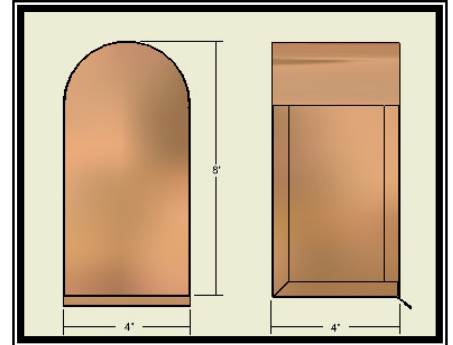

DOVE COVES CR1250

Copper Dove Coves

Style: CR1210

Copper Manor's decorative Copper Dove Coves are fabricated with 16 oz. copper and add authenticity to an Old World designs. Dove Coves are available in a variety of copper finishes including natural or patina.

The copper will naturally change colors as part of the aging process and may stain surfaces including stucco, wood, brick and stone. These variations add to the character of the old world style.