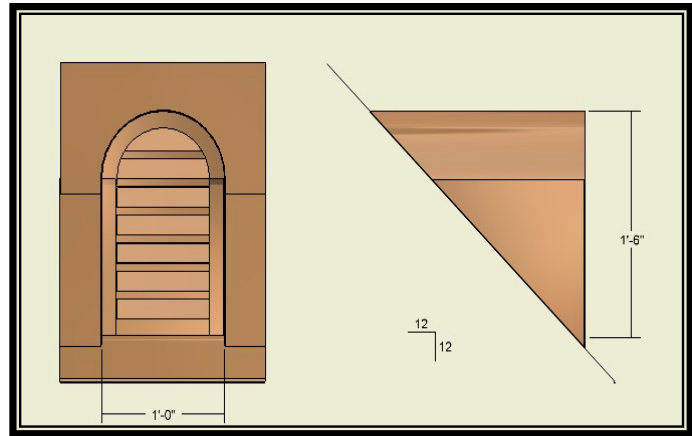

Style CR210- 12- 18

Style CR210- 12- 36

PRODUCT CODE	PRODUCT DESCRIPTION	PRODUCT SIZE	PRODUCT PRICE* Based on 12/12 Pitch Price Varies Per Pitch	PATINA OPTIONS: Verdigris, Brown or Black
CR210- 9- 14	Copper Roof Vent Tombstone Style CR210	Width: 9" Height: 14"	\$456.00	Add 10% to Cost. Specify patina finish when ordering.
CR210- 12- 18	Copper Roof Vent Tombstone Style CR210	Width: 12" Height: 18"	\$526.00	Add 10% to Cost. Specify patina finish when ordering.
CR210- 12- 30	Copper Roof Vent Tombstone Style CR210	Width: 12" Height: 30"	\$710.00	Add 10% to Cost. Specify patina finish when ordering.
CR210- 12- 36	Copper Roof Vent Tombstone Style CR210	Width: 12" Height: 36"	\$750.00	Add 10% to Cost. Specify patina finish when ordering.
CR210- 18- 24	Copper Roof Vent Tombstone Style CR210	Width: 18" Height: 24"	\$750.00	Add 10% to Cost. Specify patina finish when ordering.
CR210- 18- 36	Copper Roof Vent Tombstone Style CR210	Width: 18" Height: 36"	\$920.00	Add 10% to Cost. Specify patina finish when ordering.
CR210- 24- 36	Copper Roof Vent Tombstone Style CR210	Width: 24" Height: 36"	\$1,150.00	Add 10% to Cost. Specify patina finish when ordering.