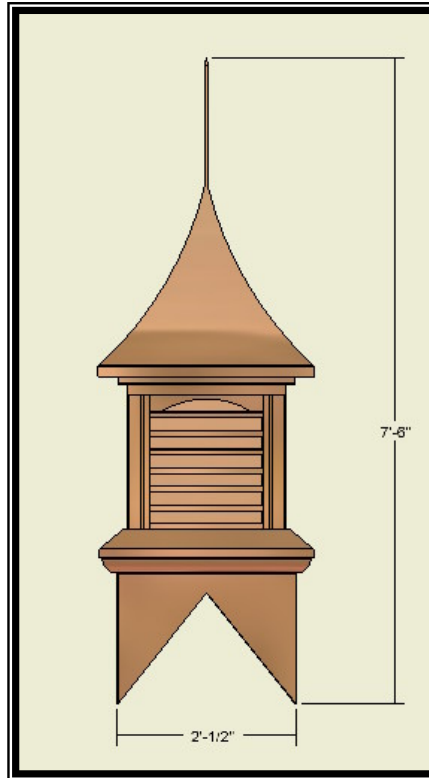

CR410-10 Petite Cupola with Single Louver & Traditional Top

CR410-10 Petite Cupola with Single Louver & Traditional Top

PRODUCT CODE	PRODUCT DESCRIPTION	PRODUCT SIZE	PRODUCT PRICE*	PATINA OPTIONS: Verdigris, Brown or Black
CR410- 10	Petite Square Cupola Style CR410 with Single Louver And Traditional Top	Base: 2' 1/2" Height: 7' 6"	\$1,950.00	Add 10% to Cost. Specify patina finish when ordering.
CR410- 15	Medium Square Cupola Style CR410 with Single Louver And Traditional Top	Base: 2' 6 1/2" Height: 8'	\$2,500.00	Add 10% to Cost. Specify patina finish when ordering.
CR410- 20	Grand Square Cupola Style CR410 with Double Louver and Traditional Top	Base: 3' 1/2" Height: 8'	\$3,250.00	Add 10% to Cost. Specify patina finish when ordering.