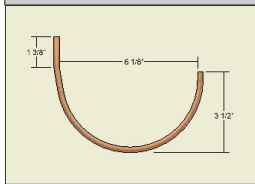

4" Round Downspout (10' Lengths) Style CR650

6" Half Round Copper Guttering (10' Sections) Style CR610

End Caps CR620-L (left) or CR620-R (right)

Outlet Style CR630

Corner Section Style CR640

Hanging Strap Style CR670