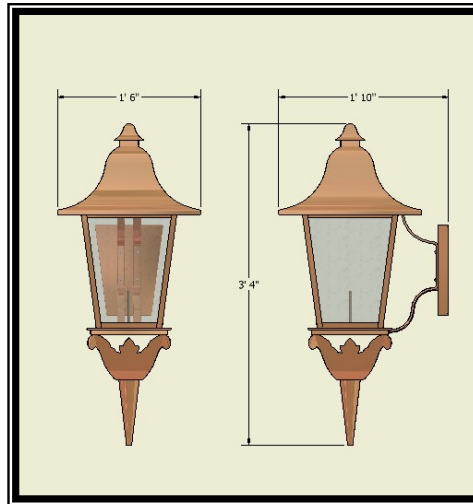

LANTERN STYLE CR720

Copper Lantern

Style: CR720

Copper Manor's distinctive lanterns are handcrafted to the highest of quality standards. Our copper artisans craft each fixture with the greatest attention to every detail. Copper Manor's lanterns are available in a variety of styles, sizes and finishes including natural or patina. Please

note that copper will naturally change colors as part of the aging process and that copper may stain surfaces including but not limited to stucco, brick and stone. These variations add to the character of the old world style.

Style CR720-15