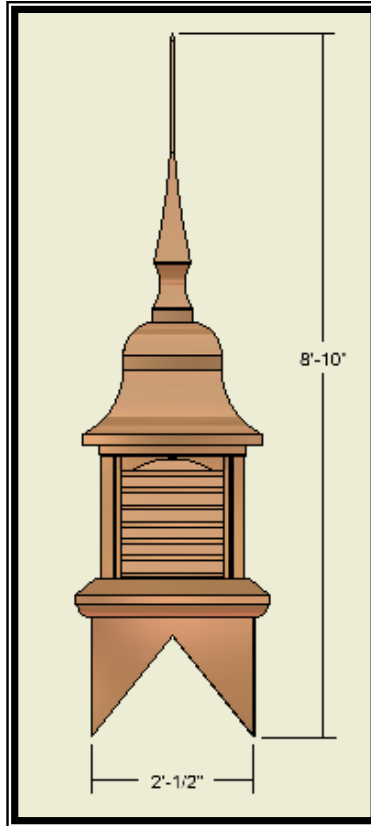

CUPOLA STYLE CR430

CUPOLA

Style: CR430

Copper Manor's decorative cupolas are handcrafted using 24 oz. copper to ensure the highest of quality standards. Cupolas are available in a variety of styles, sizes and finishes including natural or patina. Please note that copper will naturally change colors as part of the aging process and that copper may stain surfaces including but not limited to shingles, stucco, brick and stone. These variations add to the character of the old world style.

CR430-10-350 Petite Cupola with Square Base, Single Louvers & Bell Top w/ Finial Style CR350