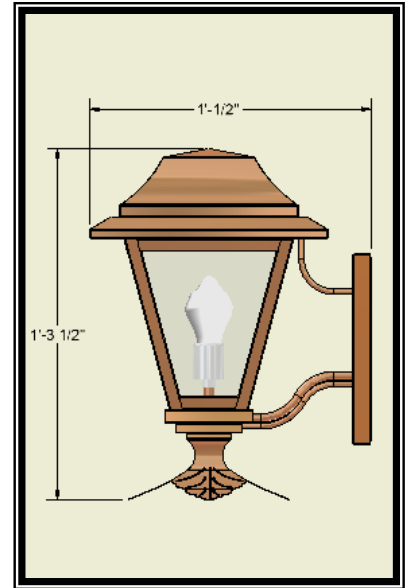

Style CR710-05

Style CR710-05

Lanterns must be wired on site by a qualified electrician. Wiring not included.

PRODUCT CODE	PRODUCT DESCRIPTION	PRODUCT SIZE	PRODUCT PRICE*	PATINA OPTIONS: Verdigris, Brown or Black
CR710-05	Petite Copper Leaf Lantern Style CR710	Height: 1' 3 1/2" Depth: 1' 1/2"	\$1,000.00	Add 10% to Cost. Specify patina finish when ordering.
CR710-10	Grand Copper Leaf Lantern Style CR710	Height: 1' 9" Depth: 1' 5 3/4"	\$1,500.00	Add 10% to Cost. Specify patina finish when ordering.